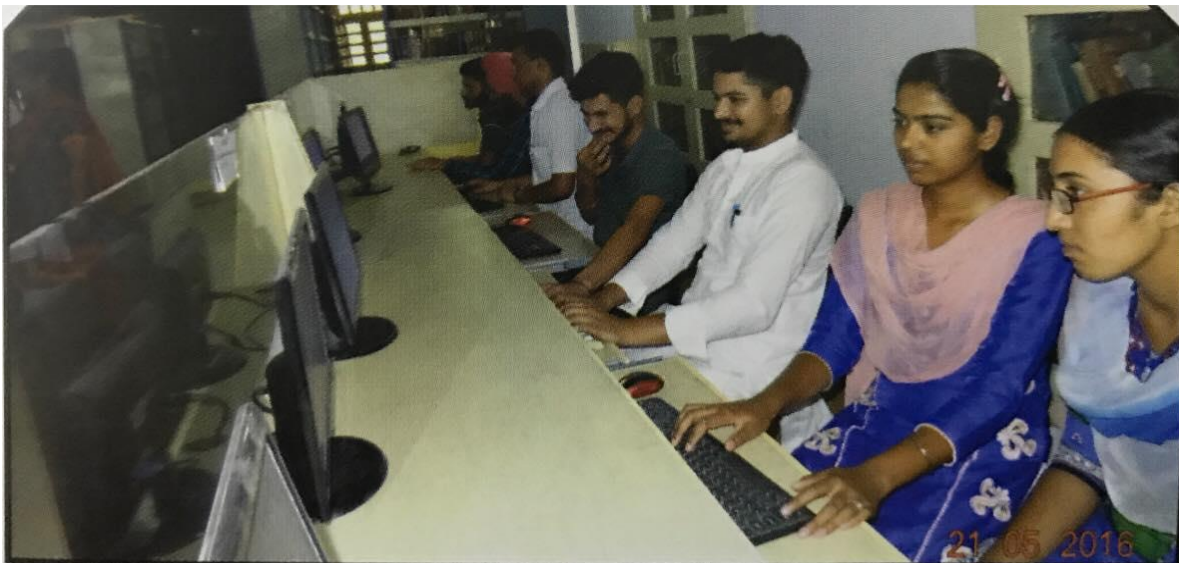

GURU NANAK COLLEGE

Postgraduate Multi Faculty Premier College
KILLIANWALI, DISTT. SRI MUKTSAR SAHIB (Pb.) - 151211
NAAC Accredited Grade "B"

Recognized by U.G.C. Under Section 2 (f) & 12 (B) & Permanently Affiliated to Panjab University Chandigarh

2. E-library

Principal
Guru Nanak College
Killianwali (Sri Muktsar Sahib)